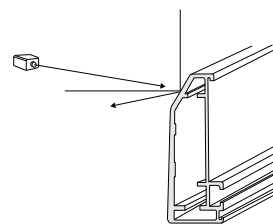

Technical Features

- **Screens realised** with the following projection fabric: SOFT WHITE, HIGH CONTRAST SOFT GREY (see technical data sheet at pages 3-4-5)
- **Frame in extruded aluminium**, section 70x20 mm, rounded at the interior, epoxy powder coated, smoke grey colour or flocked in black velvet
- **Rear anchoring of the fabric** to the frame by means of steel sliding hooks anchored to the back of the structure for perfect and long-lasting screen flatness
- **Steel plates** for wall anchoring
- **Robust individual packing** in double cardboard type volcano

The particular angle of the internal profiles can enhance the projection performance by optimizing the direction of spurious light reflection.

				VARNISHED FRAME		VELVET FRAME			
SOFT WHITE	SOFT GREY	SOFT WHITE	SOFT GREY						
“QADRO” PROJECTION SCREENS WITH RIGID FRAME, VIDEO RATIO 4:3									
272701	272750	-	-	QADRO 160x120	160x120	176x136	193x26x15	9	12
272801	272850	-	-	QADRO 180x135	180x135	196x151	212x26x15	10	13
272901	272950	-	-	QADRO 200x150	200x150	216x166	233x26x15	12	16
273601	273650	-	-	QADRO 220x165	220x165	236x181	252x26x15	13	17
273801	273850	-	-	QADRO 240x180	240x180	256x196	273x26x15	14	19
“QADRO” PROJECTION SCREENS WITH RIGID FRAME, HDTV RATIO 16:9									
-	-	372401	372450	QADRO 160x90	160x90	176x106	193x26x15	9	12
-	-	372301	372350	QADRO 180x102	180x102	196x118	212x26x15	10	13
-	273150	-	-	QADRO 200x113	200x113	216x129	233x26x15	11	14
-	273550	-	-	QADRO 240x135	240x135	256x151	273x26x15	14	17
-	277350	-	-	QADRO 300x169	300x169	316x185	333x27x14	16	21

Size, in cm, weights expressed in kilograms, diagonal expressed in inches (")