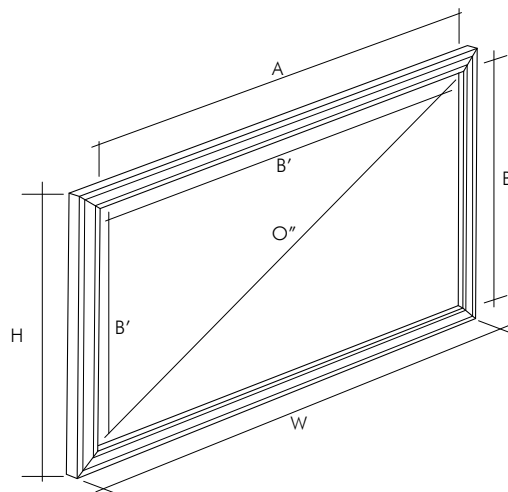

QADRO PROJECTION SCREENS

with rigid frame

“Quadro” is a rigid frame screen studied for permanent installations in the high end Home Theatre sector, suitable for those environments where product’s design and finishes represent elements of absolute importance. “Quadro” screens are the result of an accurate design project which brought to a product distinguished by its refined design and particular angle of internal profiles which allows exalting the projection performance, by optimising the reflection’s direction of spurious light. The anchoring system of the projection surface, different from that foreseen for the traditional

“Cori” screen, is characterised by the use of particular steel hooks which guarantee unlimited duration, preventing the inconveniences caused by the wearing out of rubber bands. The possibility to cover the aluminium profiles’ surface with top quality matt black velvet guarantees maximum absorption capacity of the video projector light, thus optimising the image contrast. The outer border was properly studied at an angle, in the interior part, so as to reflect the light outside of the spectator’s visual cone, thus eliminating the undesired reflection effects and determining an excellent contrast.

Technical Features

- **Screens realised** with the following projection fabric: SOFT WHITE, HIGH CONTRAST SOFT GREY (see technical data sheet at pages 3-4-5)
- **Frame in extruded aluminium**, section 70x20 mm, rounded at the interior, epoxy powder coated, smoke grey colour or flocked in black velvet
- **Rear anchoring of the fabric** to the frame by means of steel sliding hooks anchored to the back of the structure for perfect and long-lasting screen flatness
- **Steel plates** for wall anchoring
- **Robust individual packing** in double cardboard type volcano